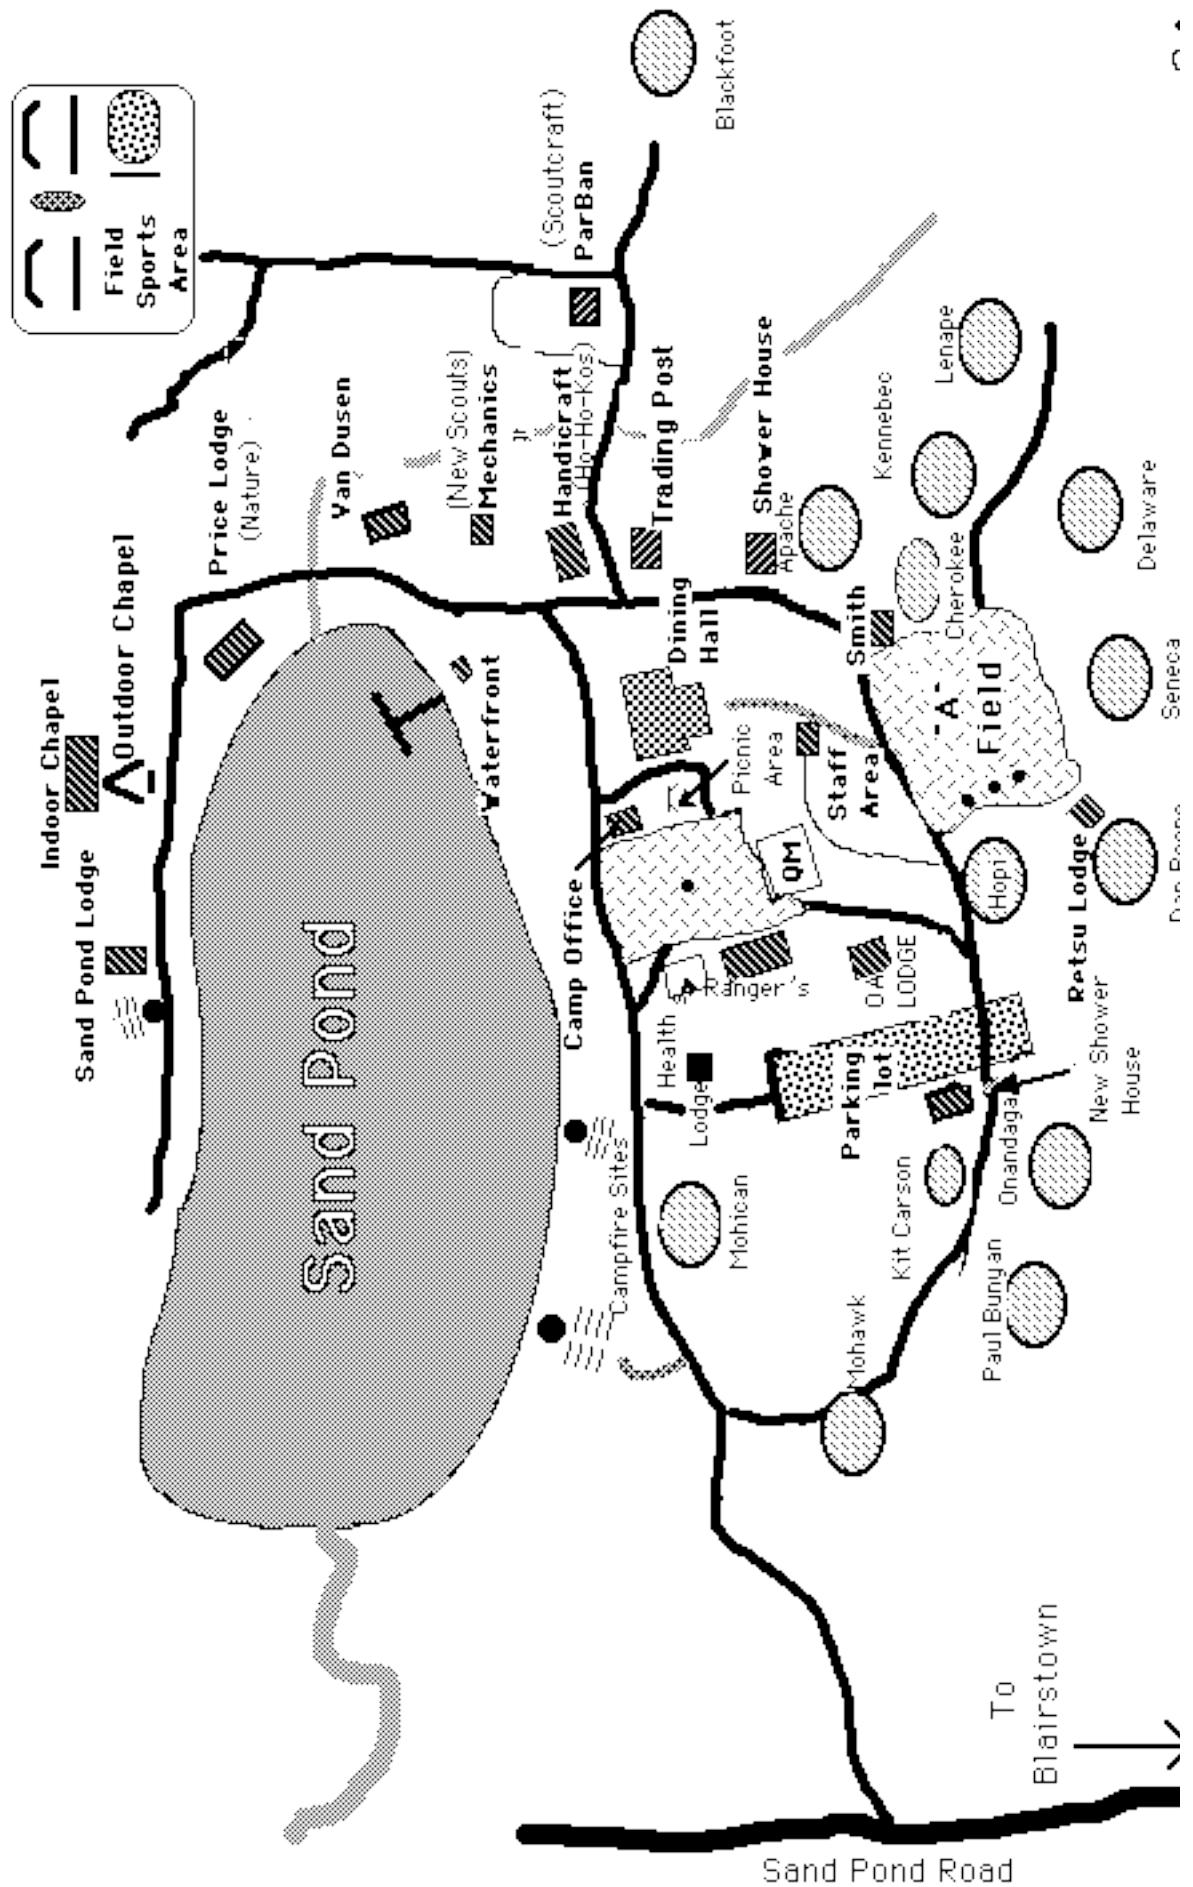

Camp No-Be-Bo-SCO

Directions To Camp No-Be-Bo-Sco:

From New York and
From New Jersey: Take Route
80 West to Exit 12-- Follow
Signs to Blairstown-- Turn
Left on Route 94 (South)

From Pennsylvania: Take Route
80 East-- Cross Bridge into NJ.
Take "Blairstown Exit-Route
94". Stay on 94 North. When
you pass location of Old A&P
(past the New A&P) Look on
left for Mohican Road.

Camp Phone: 908-362-6088

Camp will not be open
until 1 PM on Check In Day
(Sunday). Front Gate will
be locked.

Camp No-Be-Bo-Sco
11 Sand Pond Road
Blairstown NJ 07825

908-362-6088

Camp
Mason
YMCA

Big Sign
for Fire Hall

Traffic
Light

To Hope/Route 80 East
(Exit 12-Blairstown/Hope)

(North)
To Newton

To Route 80 West
Delaware
Water Gap

Approx. 4 miles
distance.