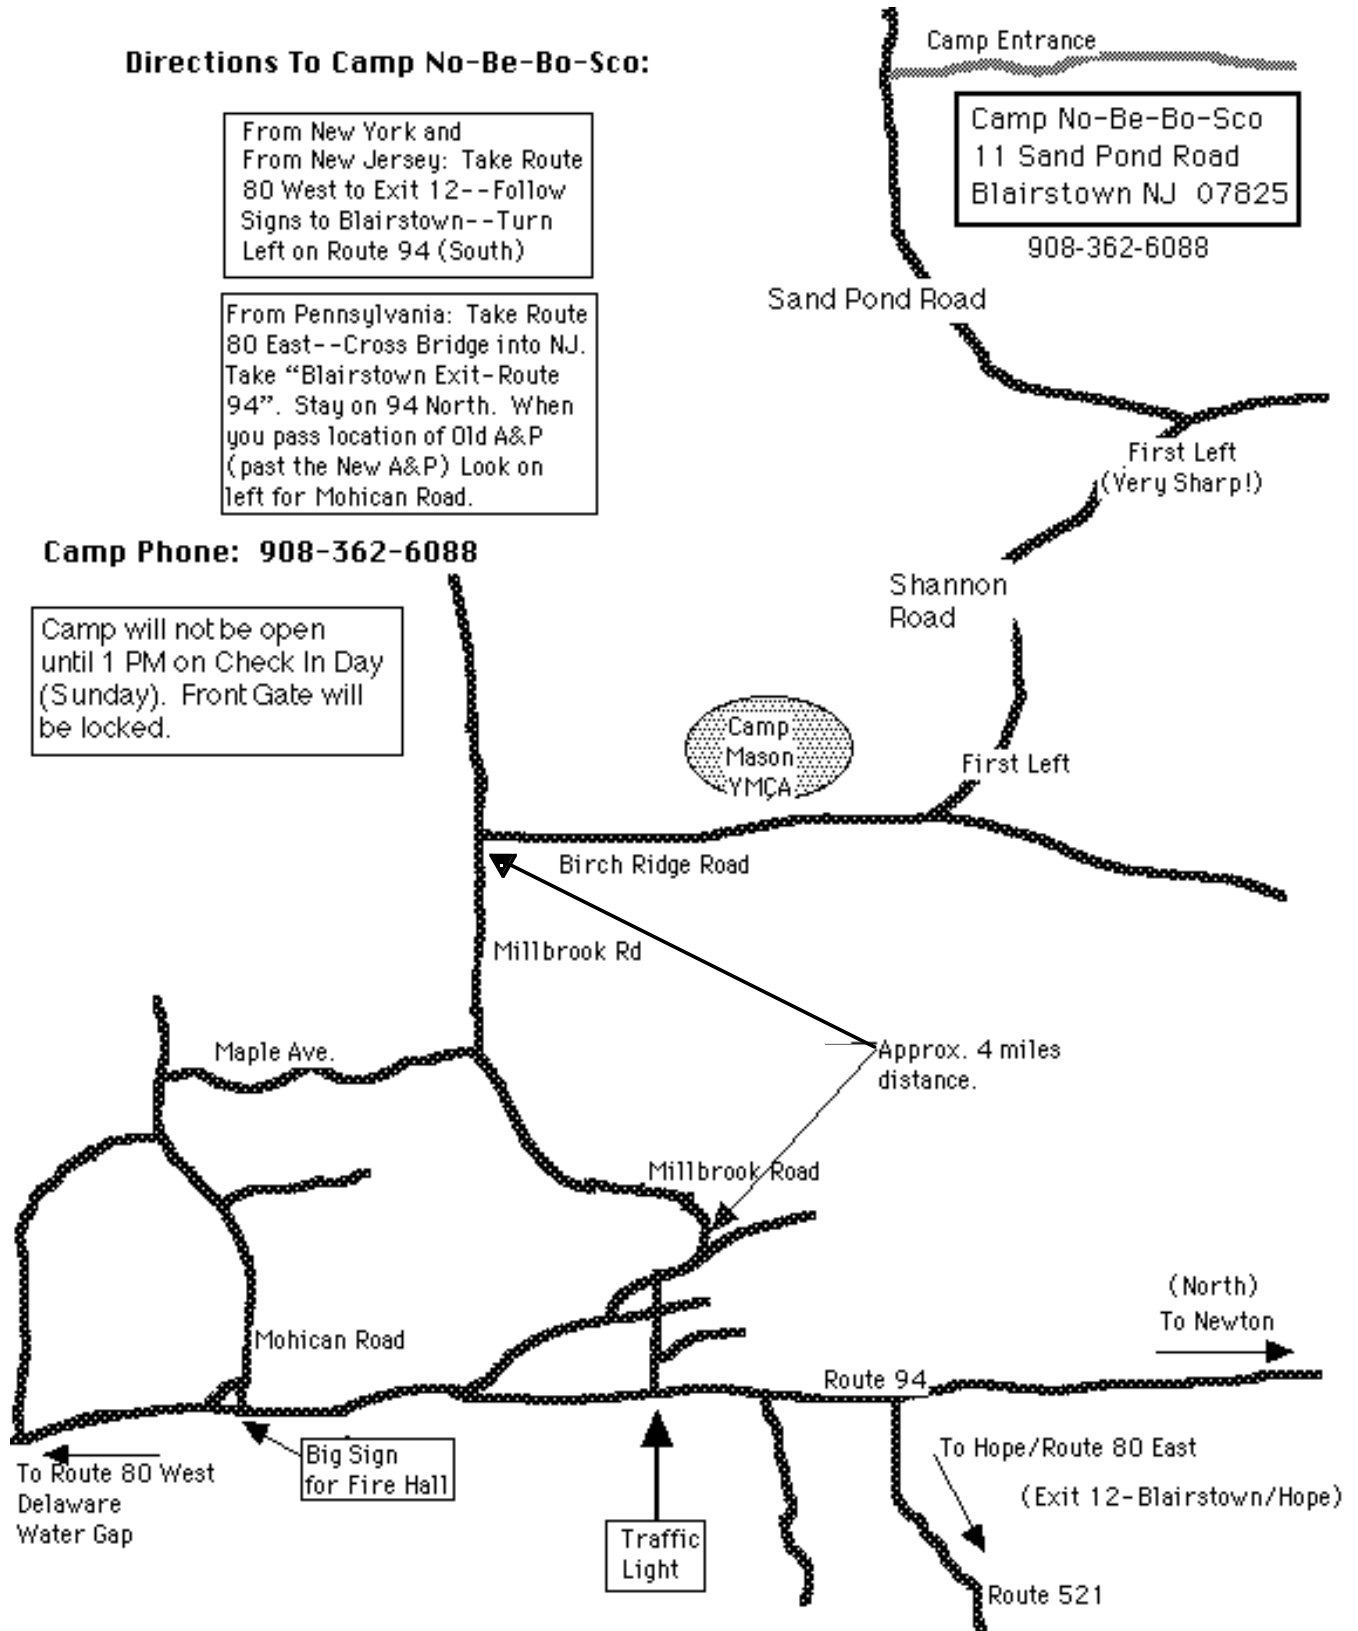

Camp No-Be-Bo-SCO

Directions To Camp No-Be-Bo-Sco:

From New York and
From New Jersey: Take Route
80 West to Exit 12-- Follow
Signs to Blairstown-- Turn
Left on Route 94 (South)

From Pennsylvania: Take Route
80 East-- Cross Bridge into NJ.
Take "Blairstown Exit-Route
94". Stay on 94 North. When
you pass location of Old A&P
(past the New A&P) Look on
left for Mohican Road.

Camp Phone: 908-362-6088

Camp will not be open
until 1 PM on Check In Day
(Sunday). Front Gate will
be locked.

Camp No-Be-Bo-Sco
11 Sand Pond Road
Blairstown NJ 07825

908-362-6088

Camp
Mason
YMCA

Big Sign
for Fire Hall

Traffic
Light

To Hope/Route 80 East
(Exit 12-Blairstown/Hope)

(North)
To Newton

To Route 80 West
Delaware
Water Gap

Approx. 4 miles
distance.